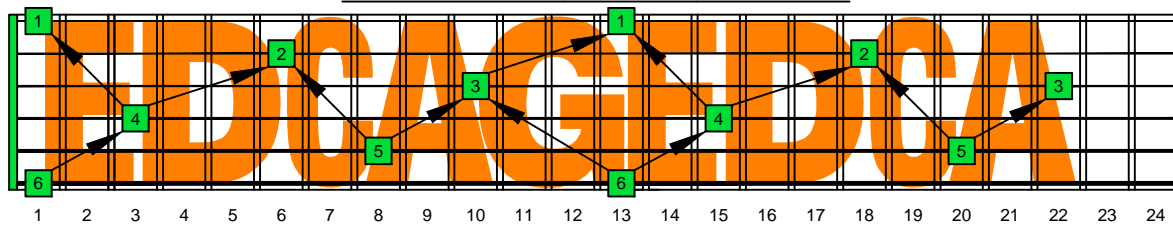

EDCAG octaves F natural - FINGERBOARD OCTAVE SHAPES

EDCAG octaves F lydian mode : ENTIRE FINGERBOARD INTERVALS

EDCAG octaves F lydian mode ENTIRE FINGERBOARD INTERVALS : 6E4E1 box shape

EDCAG octaves F lydian mode ENTIRE FINGERBOARD INTERVALS : 4D2 box shape

EDCAG octaves F lydian mode ENTIRE FINGERBOARD INTERVALS : 5C2 box shape

EDCAG octaves F lydian mode ENTIRE FINGERBOARD INTERVALS : 5A3 box shape

EDCAG octaves F lydian mode ENTIRE FINGERBOARD INTERVALS : 6G3G1 box shape

EDCAG octaves F lydian mode ENTIRE FINGERBOARD INTERVALS : 6E4E1 box shape at 12