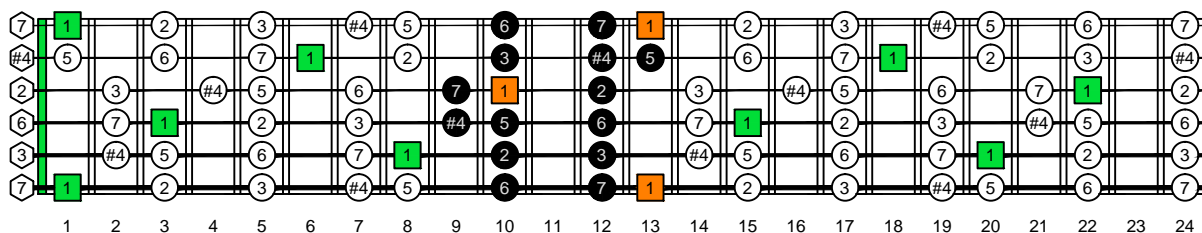

EDCAG octaves F natural - FINGERBOARD OCTAVE SHAPES

EDCAG octaves F lydian mode : ENTIRE FINGERBOARD INTERVALS

EDCAG octaves F lydian mode ENTIRE FINGERBOARD INTERVALS : 6E4E1 box shape

EDCAG octaves F lydian mode ENTIRE FINGERBOARD INTERVALS : 4D2 box shape

EDCAG octaves F lydian mode ENTIRE FINGERBOARD INTERVALS : 5C2 box shape

EDCAG octaves F lydian mode ENTIRE FINGERBOARD INTERVALS : 5A3 box shape

EDCAG octaves F lydian mode ENTIRE FINGERBOARD INTERVALS : 6G3G1 box shape

EDCAG octaves F lydian mode ENTIRE FINGERBOARD INTERVALS : 6E4E1 box shape at 12