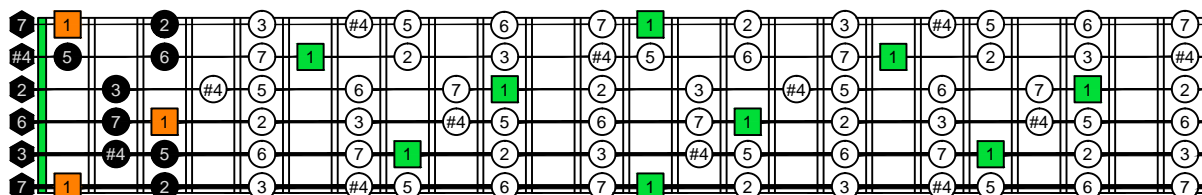

EDCAG octaves F natural - FINGERBOARD OCTAVE SHAPES

EDCAG octaves F lydian mode : ENTIRE FINGERBOARD INTERVALS

EDCAG octaves F lydian mode ENTIRE FINGERBOARD INTERVALS : 6E4E1 box shape

EDCAG octaves F lydian mode ENTIRE FINGERBOARD INTERVALS : 4D2 box shape

EDCAG octaves F lydian mode ENTIRE FINGERBOARD INTERVALS : 5C2 box shape

EDCAG octaves F lydian mode ENTIRE FINGERBOARD INTERVALS : 5A3 box shape

EDCAG octaves F lydian mode ENTIRE FINGERBOARD INTERVALS : 6G3G1 box shape

EDCAG octaves F lydian mode ENTIRE FINGERBOARD INTERVALS : 6E4E1 box shape at 12