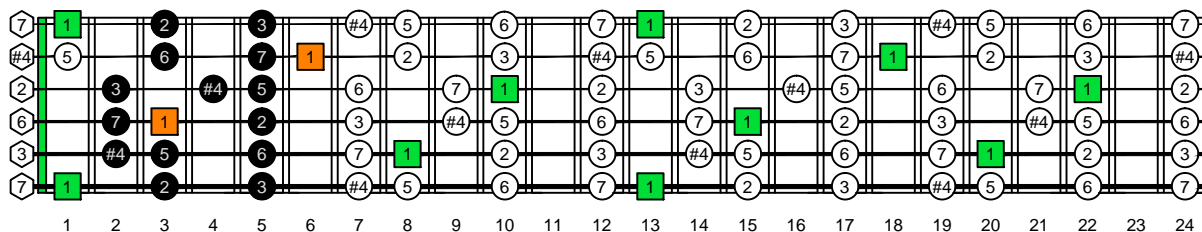

EDCAG octaves F natural - FINGERBOARD OCTAVE SHAPES

EDCAG octaves F lydian mode : ENTIRE FINGERBOARD INTERVALS

EDCAG octaves F lydian mode ENTIRE FINGERBOARD INTERVALS : 6E4E1 box shape

EDCAG octaves F lydian mode ENTIRE FINGERBOARD INTERVALS : 4D2 box shape

EDCAG octaves F lydian mode ENTIRE FINGERBOARD INTERVALS : 5C2 box shape

EDCAG octaves F lydian mode ENTIRE FINGERBOARD INTERVALS : 5A3 box shape

EDCAG octaves F lydian mode ENTIRE FINGERBOARD INTERVALS : 6G3G1 box shape

EDCAG octaves F lydian mode ENTIRE FINGERBOARD INTERVALS : 6E4E1 box shape at 12