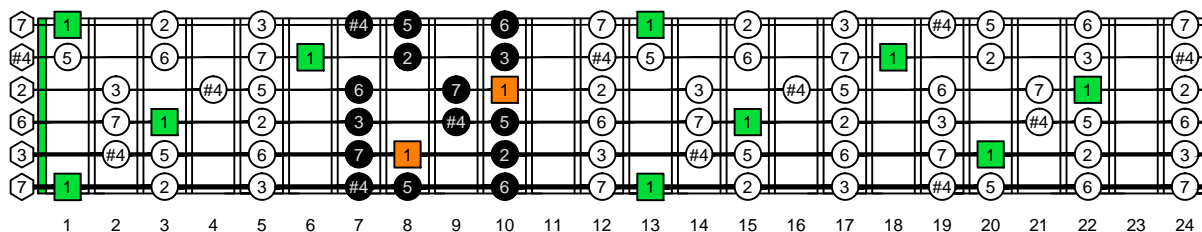

EDCAG octaves F natural - FINGERBOARD OCTAVE SHAPES

EDCAG octaves F lydian mode : ENTIRE FINGERBOARD INTERVALS

EDCAG octaves F lydian mode ENTIRE FINGERBOARD INTERVALS : 6E4E1 box shape

EDCAG octaves F lydian mode ENTIRE FINGERBOARD INTERVALS : 4D2 box shape

EDCAG octaves F lydian mode ENTIRE FINGERBOARD INTERVALS : 5C2 box shape

EDCAG octaves F lydian mode ENTIRE FINGERBOARD INTERVALS : 5A3 box shape

EDCAG octaves F lydian mode ENTIRE FINGERBOARD INTERVALS : 6G3G1 box shape

EDCAG octaves F lydian mode ENTIRE FINGERBOARD INTERVALS : 6E4E1 box shape at 12