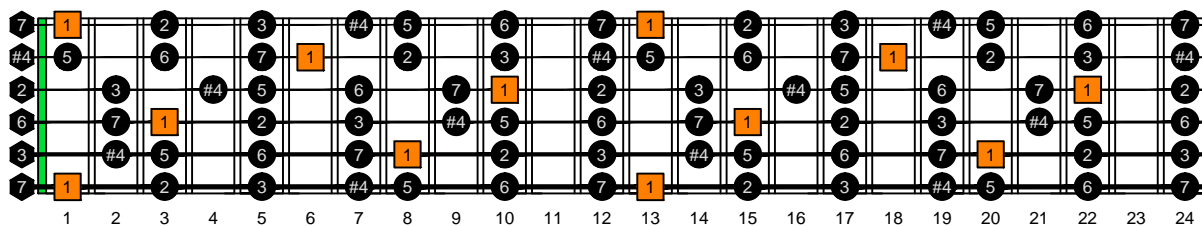

EDCAG octaves F natural - FINGERBOARD OCTAVE SHAPES

EDCAG octaves F lydian mode : ENTIRE FINGERBOARD INTERVALS

EDCAG octaves F lydian mode ENTIRE FINGERBOARD INTERVALS : 6E4E1 box shape

EDCAG octaves F lydian mode ENTIRE FINGERBOARD INTERVALS : 4D2 box shape

EDCAG octaves F lydian mode ENTIRE FINGERBOARD INTERVALS : 5C2 box shape

EDCAG octaves F lydian mode ENTIRE FINGERBOARD INTERVALS : 5A3 box shape

EDCAG octaves F lydian mode ENTIRE FINGERBOARD INTERVALS : 6G3G1 box shape

EDCAG octaves F lydian mode ENTIRE FINGERBOARD INTERVALS : 6E4E1 box shape at 12