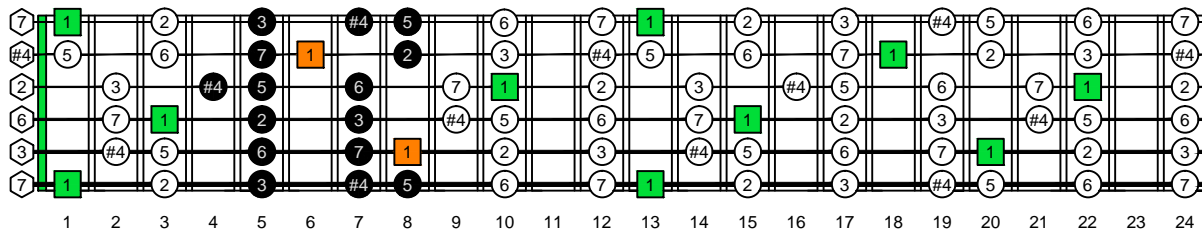

EDCAG octaves F natural - FINGERBOARD OCTAVE SHAPES

EDCAG octaves F lydian mode : ENTIRE FINGERBOARD INTERVALS

EDCAG octaves F lydian mode ENTIRE FINGERBOARD INTERVALS : 6E4E1 box shape

EDCAG octaves F lydian mode ENTIRE FINGERBOARD INTERVALS : 4D2 box shape

EDCAG octaves F lydian mode ENTIRE FINGERBOARD INTERVALS : 5C2 box shape

EDCAG octaves F lydian mode ENTIRE FINGERBOARD INTERVALS : 5A3 box shape

EDCAG octaves F lydian mode ENTIRE FINGERBOARD INTERVALS : 6G3G1 box shape

EDCAG octaves F lydian mode ENTIRE FINGERBOARD INTERVALS : 6E4E1 box shape at 12